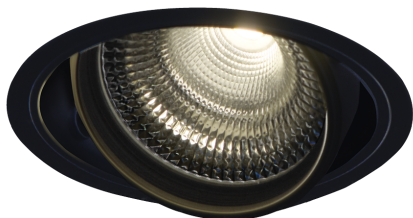

Item no. DD136-3515B9030-R

Series Name: Versa R-G (DD136-R)

Installation	Recessed mount
Type	Versa R-G (DD136-R)
Fixture wattage	36W
Beam angle	12 deg
Color Temp.	3000K
CRI	Ra>90
Luminous	3948 lm
Body	Die-cast aluminum alloy
Body finish	N/A
Trim finish	Black
Reflector finish	N/A
IP Rate	IP20
Light source	COB module
Input Voltage	AC220~240V
Dimming Type	Non-Dimmable
Certificate	CE, CCC
Cut Hole	150mm

■ Direct Horizontal Illuminance DD136-3515B9030-R

φ	Illuminance Angle	Beam Angle	Vertical Illuminance (lx)		
190	11°	12°	149240		
1			37310		
380			16580		
2			9330		
570			5970		
3			4150		
770			3050		
m	1	0	1	2	2330