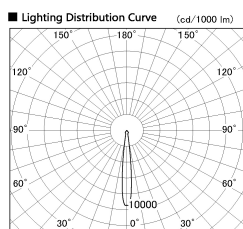

Item no. DD136-3515B9030-R

Series Name: Versa R-G (DD136-R)

Installation	Recessed mount
Type	Versa R-G (DD136-R)
Fixture wattage	36W
Beam angle	12 deg
Color Temp.	3000K
CRI	Ra>90
Luminous	3948 lm
Body	Die-cast aluminum alloy
Body finish	N/A
Trim finish	Black
Reflector finish	N/A
IP Rate	IP20
Light source	COB module
Input Voltage	AC220~240V
Dimming Type	Non-Dimmable
Certificate	CE, CCC
Cut Hole	150mm

■ Direct Horizontal Illuminance DD136-3515B9030-R

φ	Illuminance Angle	Beam Angle	Vertical Illuminance (lx)		
190	11°	12°	149240		
1			37310		
380			16580		
2			9330		
570			5970		
3			4150		
770			3050		
m	1	0	1	2	2330