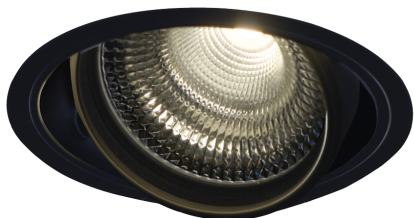

Item no. DD136-2820B9030-R

Series Name: Versa R-G (DD136-R)

Installation	Recessed mount
Type	Versa R-G (DD136-R)
Fixture wattage	28W
Beam angle	21 deg
Color Temp.	3000K
CRI	Ra>90
Luminous	3438 lm
Body	Die-cast aluminum alloy
Body finish	N/A
Trim finish	Black
Reflector finish	N/A
IP Rate	IP20
Light source	COB module
Input Voltage	AC220~240V
Dimming Type	Non-Dimmable
Certificate	CE, CCC
Cut Hole	150mm