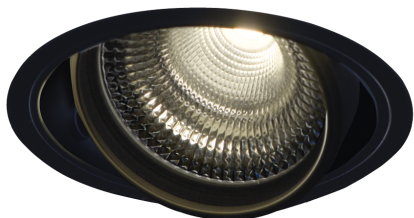

Item no. DD136-2840B9030-R

Series Name: Versa R-G (DD136-R)

Installation	Recessed mount
Type	Versa R-G (DD136-R)
Fixture wattage	28W
Beam angle	43 deg
Color Temp.	3000K
CRI	Ra>90
Luminous	3448 lm
Body	Die-cast aluminum alloy
Body finish	N/A
Trim finish	Black
Reflector finish	N/A
IP Rate	IP20
Light source	COB module
Input Voltage	AC220~240V
Dimming Type	Non-Dimmable
Certificate	CE, CCC
Cut Hole	150mm