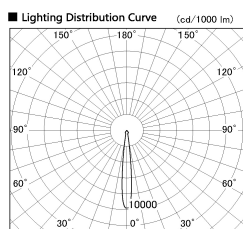

Item no. DD136-2615B9030-R

Series Name: Versa R-G (DD136-R)

Installation	Recessed mount
Type	Versa R-G (DD136-R)
Fixture wattage	23W
Beam angle	12 deg
Color Temp.	3000K
CRI	Ra>90
Luminous	2781 lm
Body	Die-cast aluminum alloy
Body finish	N/A
Trim finish	Black
Reflector finish	N/A
IP Rate	IP20
Light source	COB module
Input Voltage	AC220~240V
Dimming Type	Non-Dimmable
Certificate	CE, CCC
Cut Hole	150mm

■ Direct Horizontal Illuminance DD136-2615B9030-R

φ	Illuminance Angle	Beam Angle	Vertical Illuminance (lx)
170	10°	12°	109430
1	50000		27360
	20000		12160
340	10000		6840
2			4380
520	5000		3040
3			2230
690	m	1 2 0 0 1 2	1710