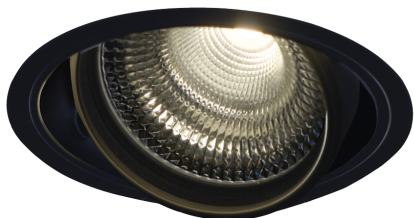

Item no. DD136-2615B9030-R

Series Name: Versa R-G (DD136-R)

Installation	Recessed mount
Type	Versa R-G (DD136-R)
Fixture wattage	23W
Beam angle	12 deg
Color Temp.	3000K
CRI	Ra>90
Luminous	2781 lm
Body	Die-cast aluminum alloy
Body finish	N/A
Trim finish	Black
Reflector finish	N/A
IP Rate	IP20
Light source	COB module
Input Voltage	AC220~240V
Dimming Type	Non-Dimmable
Certificate	CE, CCC
Cut Hole	150mm

■ Direct Horizontal Illuminance DD136-2615B9030-R

φ	Illuminance Angle	Beam Angle	Vertical Illuminance (lx)
170	10°	12°	109430
1	50000		27360
	20000		12160
340	10000		6840
2			4380
520	5000		3040
3			2230
690	m	1 2 0 0 1 2	1710