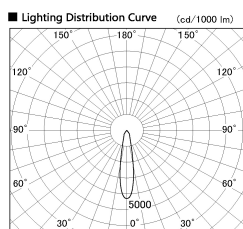

Item no. DD136-2620B9030-R

Series Name: Versa R-G (DD136-R)

Installation	Recessed mount
Type	Versa R-G (DD136-R)
Fixture wattage	23W
Beam angle	21 deg
Color Temp.	3000K
CRI	Ra>90
Luminous	2999 lm
Body	Die-cast aluminum alloy
Body finish	N/A
Trim finish	Black
Reflector finish	N/A
IP Rate	IP20
Light source	COB module
Input Voltage	AC220~240V
Dimming Type	Non-Dimmable
Certificate	CE, CCC
Cut Hole	150mm

■ Direct Horizontal Illuminance DD136-2620B9030-R

Illuminance Angle	Beam Angle	Vertical Illuminance (lx)
20°	1	51640
	2	12910
21°	1	5740
	2	3230
355°	1	2070
	2	1430
1410 m	1	1050
	2	810