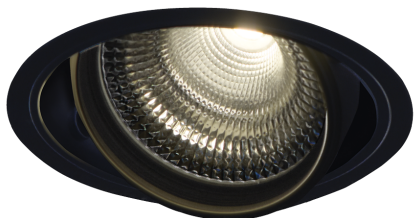

Item no. DD136-2620B9030-R

Series Name: Versa R-G (DD136-R)

Installation	Recessed mount
Type	Versa R-G (DD136-R)
Fixture wattage	23W
Beam angle	21 deg
Color Temp.	3000K
CRI	Ra>90
Luminous	2999 lm
Body	Die-cast aluminum alloy
Body finish	N/A
Trim finish	Black
Reflector finish	N/A
IP Rate	IP20
Light source	COB module
Input Voltage	AC220~240V
Dimming Type	Non-Dimmable
Certificate	CE, CCC
Cut Hole	150mm

■ Direct Horizontal Illuminance DD136-2620B9030-R

Illuminance Angle	Beam Angle	Vertical Illuminance (lx)
20°	1	51640
	2	12910
21°	1	5740
	2	3230
355°	1	2070
	2	1430
1410 m	1	1050
	2	810