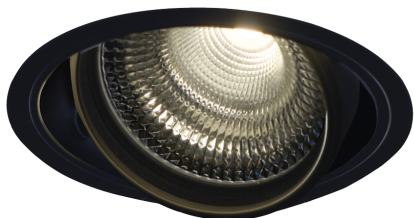

Item no. DD136-2640B9030-R

Series Name: Versa R-G (DD136-R)

Installation	Recessed mount
Type	Versa R-G (DD136-R)
Fixture wattage	23W
Beam angle	43 deg
Color Temp.	3000K
CRI	Ra>90
Luminous	3007 lm
Body	Die-cast aluminum alloy
Body finish	N/A
Trim finish	Black
Reflector finish	N/A
IP Rate	IP20
Light source	COB module
Input Voltage	AC220~240V
Dimming Type	Non-Dimmable
Certificate	CE, CCC
Cut Hole	150mm