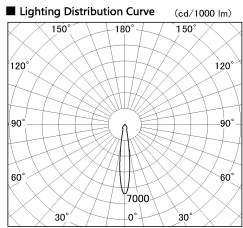

Item no. DD136-2515B9030-R

Series Name: Versa R-G (DD136-R)

■ Direct Horizontal Illuminance DD136-2515B9030-R

Illuminance Angle	Beam Angle	Vertical Illuminance (lx)
14°	0	63530
	1	15880
	2	7060
	3	3970
	4	2540
15°	1	1760
	2	1300
	3	990

Installation	Recessed mount
Type	Versa R-G (DD136-R)
Fixture wattage	23W
Beam angle	15 deg
Color Temp.	3000K
CRI	Ra>90
Luminous	2580 lm
Body	Die-cast aluminum alloy
Body finish	N/A
Trim finish	Black
Reflector finish	N/A
IP Rate	IP20
Light source	COB module
Input Voltage	AC220~240V
Dimming Type	Non-Dimmable
Certificate	CE, CCC
Cut Hole	125mm