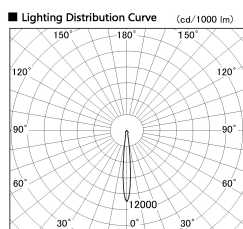

Item no. DD136-2015B9030-R

Series Name: Versa R-G (DD136-R)

Installation	Recessed mount
Type	Versa R-G (DD136-R)
Fixture wattage	20W
Beam angle	11 deg
Color Temp.	3000K
CRI	Ra>90
Luminous	2001 lm
Body	Die-cast aluminum alloy
Body finish	N/A
Trim finish	Black
Reflector finish	N/A
IP Rate	IP20
Light source	COB module
Input Voltage	AC220~240V
Dimming Type	Non-Dimmable
Certificate	CE, CCC
Cut Hole	125mm

■ Direct Horizontal Illuminance DD136-2015B9030-R

φ	Illuminance Angle	Beam Angle	Vertical Illuminance (lx)
170	10°	11°	86700
170			21680
340			9630
340			5420
520			3470
520			2410
690			1770
690			1350