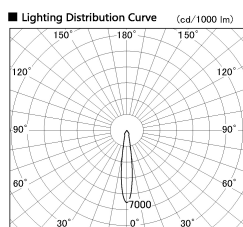

Item no. DD136-1915B9030-R

Series Name: Versa R-G (DD136-R)

Installation	Recessed mount
Type	Versa R-G (DD136-R)
Fixture wattage	18.6W
Beam angle	16 deg
Color Temp.	3000K
CRI	Ra>90
Luminous	1708 lm
Body	Die-cast aluminum alloy
Body finish	N/A
Trim finish	Black
Reflector finish	N/A
IP Rate	IP20
Light source	COB module
Input Voltage	AC220~240V
Dimming Type	Non-Dimmable
Certificate	CE, CCC
Cut Hole	100mm

■ Direct Horizontal Illuminance DD136-1915B9030-R

φ	Illuminance Angle	Beam Angle	Vertical Illuminance (lx)
280	15°	16°	43800
1			10950
520			4870
2			2740
780			1750
3			1220
1050			890
m	1	0	680