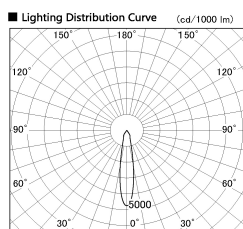

Item no. DD136-1120B9030-R

Series Name: Versa R-G (DD136-R)

| | |
|------------------|-------------------------|
| Installation | Recessed mount |
| Type | Versa R-G (DD136-R) |
| Fixture wattage | 10.5W |
| Beam angle | 19 deg |
| Color Temp. | 3000K |
| CRI | Ra>90 |
| Luminous | 1059 lm |
| Body | Die-cast aluminum alloy |
| Body finish | N/A |
| Trim finish | Black |
| Reflector finish | N/A |
| IP Rate | IP20 |
| Light source | COB module |
| Input Voltage | AC220~240V |
| Dimming Type | Non-Dimmable |
| Certificate | CE, CCC |
| Cut Hole | 100mm |

■ Direct Horizontal Illuminance DD136-1120B9030-R

| φ | Illuminance Angle | Beam Angle | Vertical Illuminance (lx) | | |
|------|-------------------|------------|---------------------------|---|-----|
| 330 | 19° | 19° | 20240 | | |
| 1 | | | 5060 | | |
| 660 | | | 2250 | | |
| 2 | | | 1260 | | |
| 1000 | | | 810 | | |
| 3 | | | 560 | | |
| 1330 | | | 410 | | |
| m | 1 | 0 | 1 | 2 | 320 |