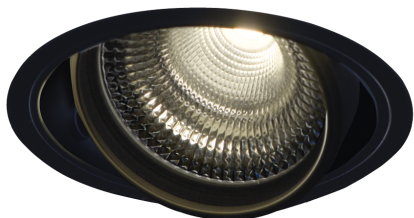

Item no. DD136-3520B9035-R

Series Name: Versa R-G (DD136-R)

Installation	Recessed mount
Type	Versa R-G (DD136-R)
Fixture wattage	36W
Beam angle	21 deg
Color Temp.	3500K
CRI	Ra>90
Luminous	4214 lm
Body	Die-cast aluminum alloy
Body finish	N/A
Trim finish	Black
Reflector finish	N/A
IP Rate	IP20
Light source	COB module
Input Voltage	AC220~240V
Dimming Type	Non-Dimmable
Certificate	CE, CCC
Cut Hole	150mm