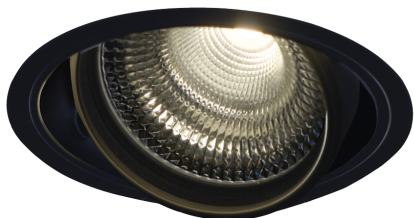

Item no. DD136-2815B9035-R

Series Name: Versa R-G (DD136-R)

Installation	Recessed mount
Type	Versa R-G (DD136-R)
Fixture wattage	28W
Beam angle	12 deg
Color Temp.	3500K
CRI	Ra>90
Luminous	3158 lm
Body	Die-cast aluminum alloy
Body finish	N/A
Trim finish	Black
Reflector finish	N/A
IP Rate	IP20
Light source	COB module
Input Voltage	AC220~240V
Dimming Type	Non-Dimmable
Certificate	CE, CCC
Cut Hole	150mm

■ Direct Horizontal Illuminance DD136-2815B9035-R

φ	Illuminance Angle	Beam Angle	Vertical Illuminance (lx)
1	11°	12°	122240
1	50000		30560
	20000		13580
2	10000		7640
3	5000		4890
5			3400
7			2490
10			1910