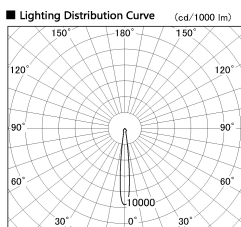

Item no. DD136-2815B9035-R

Series Name: Versa R-G (DD136-R)

Installation	Recessed mount
Type	Versa R-G (DD136-R)
Fixture wattage	28W
Beam angle	12 deg
Color Temp.	3500K
CRI	Ra>90
Luminous	3158 lm
Body	Die-cast aluminum alloy
Body finish	N/A
Trim finish	Black
Reflector finish	N/A
IP Rate	IP20
Light source	COB module
Input Voltage	AC220~240V
Dimming Type	Non-Dimmable
Certificate	CE, CCC
Cut Hole	150mm

■ Direct Horizontal Illuminance DD136-2815B9035-R

φ	Illuminance Angle	Beam Angle	Vertical Illuminance (lx)
1	11°	12°	122240
1	50000		30560
	20000		13580
2	10000		7640
3	5000		4890
5			3400
7			2490
10			1910