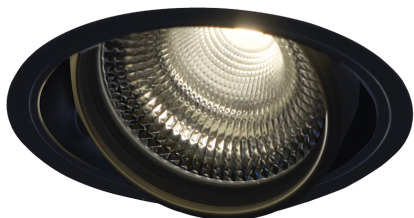

Item no. DD136-2840B9035-R

Series Name: Versa R-G (DD136-R)

Installation	Recessed mount
Type	Versa R-G (DD136-R)
Fixture wattage	28W
Beam angle	43 deg
Color Temp.	3500K
CRI	Ra>90
Luminous	3414 lm
Body	Die-cast aluminum alloy
Body finish	N/A
Trim finish	Black
Reflector finish	N/A
IP Rate	IP20
Light source	COB module
Input Voltage	AC220~240V
Dimming Type	Non-Dimmable
Certificate	CE, CCC
Cut Hole	150mm