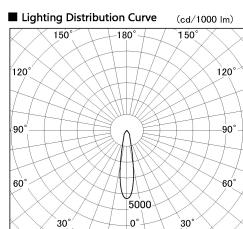

Item no. DD136-2620B9035-R

Series Name: Versa R-G (DD136-R)

Installation	Recessed mount
Type	Versa R-G (DD136-R)
Fixture wattage	23W
Beam angle	21 deg
Color Temp.	3500K
CRI	Ra>90
Luminous	2969 lm
Body	Die-cast aluminum alloy
Body finish	N/A
Trim finish	Black
Reflector finish	N/A
IP Rate	IP20
Light source	COB module
Input Voltage	AC220~240V
Dimming Type	Non-Dimmable
Certificate	CE, CCC
Cut Hole	150mm

■ Direct Horizontal Illuminance DD136-2620B9035-R

φ	Illuminance Angle	Beam Angle	Vertical Illuminance (lx)
350	20°	21°	51130
700			12780
1050			5680
1410			3200
			2050
			1420
			1040
			800