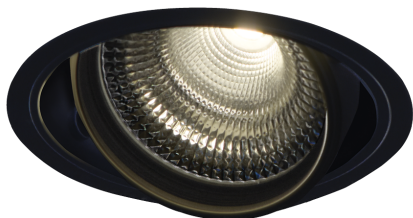

Item no. DD136-2620B9035-R

Series Name: Versa R-G (DD136-R)

Installation	Recessed mount
Type	Versa R-G (DD136-R)
Fixture wattage	23W
Beam angle	21 deg
Color Temp.	3500K
CRI	Ra>90
Luminous	2969 lm
Body	Die-cast aluminum alloy
Body finish	N/A
Trim finish	Black
Reflector finish	N/A
IP Rate	IP20
Light source	COB module
Input Voltage	AC220~240V
Dimming Type	Non-Dimmable
Certificate	CE, CCC
Cut Hole	150mm

■ Direct Horizontal Illuminance DD136-2620B9035-R

φ	Illuminance Angle	Beam Angle	Vertical Illuminance (lx)
350	20°	21°	51130
700			12780
1050			5680
1410			3200
			2050
			1420
			1040
			800