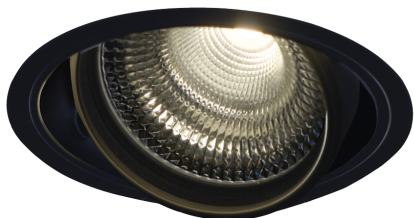

Item no. DD136-2630B9035-R

Series Name: Versa R-G (DD136-R)

Installation	Recessed mount
Type	Versa R-G (DD136-R)
Fixture wattage	23W
Beam angle	30 deg
Color Temp.	3500K
CRI	Ra>90
Luminous	2978 lm
Body	Die-cast aluminum alloy
Body finish	N/A
Trim finish	Black
Reflector finish	N/A
IP Rate	IP20
Light source	COB module
Input Voltage	AC220~240V
Dimming Type	Non-Dimmable
Certificate	CE, CCC
Cut Hole	150mm