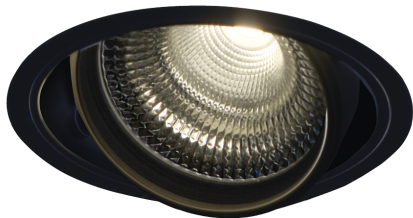

Item no. DD136-2640B9035-R

Series Name: Versa R-G (DD136-R)

Installation	Recessed mount
Type	Versa R-G (DD136-R)
Fixture wattage	23W
Beam angle	43 deg
Color Temp.	3500K
CRI	Ra>90
Luminous	2977 lm
Body	Die-cast aluminum alloy
Body finish	N/A
Trim finish	Black
Reflector finish	N/A
IP Rate	IP20
Light source	COB module
Input Voltage	AC220~240V
Dimming Type	Non-Dimmable
Certificate	CE, CCC
Cut Hole	150mm