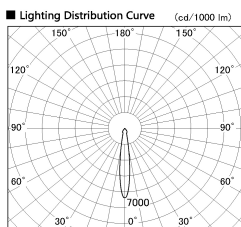

Item no. DD136-2515B9035-R

Series Name: Versa R-G (DD136-R)

Installation	Recessed mount
Type	Versa R-G (DD136-R)
Fixture wattage	23W
Beam angle	15 deg
Color Temp.	3500K
CRI	Ra>90
Luminous	2554 lm
Body	Die-cast aluminum alloy
Body finish	N/A
Trim finish	Black
Reflector finish	N/A
IP Rate	IP20
Light source	COB module
Input Voltage	AC220~240V
Dimming Type	Non-Dimmable
Certificate	CE, CCC
Cut Hole	125mm

■ Direct Horizontal Illuminance DD136-2515B9035-R

φ	Illuminance Angle	Beam Angle	Vertical Illuminance (lx)
1	14°	15°	62890
240			15720
			6990
			3930
2			2520
490			1750
730			1280
980			980