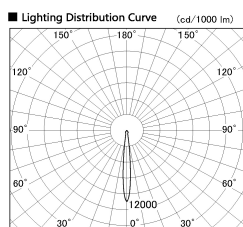

Item no. DD136-2015B9035-R

Series Name: Versa R-G (DD136-R)

Installation	Recessed mount
Type	Versa R-G (DD136-R)
Fixture wattage	20W
Beam angle	11 deg
Color Temp.	3500K
CRI	Ra>90
Luminous	1981 lm
Body	Die-cast aluminum alloy
Body finish	N/A
Trim finish	Black
Reflector finish	N/A
IP Rate	IP20
Light source	COB module
Input Voltage	AC220~240V
Dimming Type	Non-Dimmable
Certificate	CE, CCC
Cut Hole	125mm

■ Direct Horizontal Illuminance DD136-2015B9035-R

φ	Illuminance Angle	Beam Angle	Vertical Illuminance (lx)		
170	10°	11°	85840		
1			21460		
340			9540		
2			5360		
520			3430		
3			2380		
690			1750		
m	1	0	1	2	1340