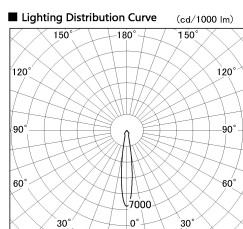

Item no. DD136-2020B9035-R

Series Name: Versa R-G (DD136-R)

Installation	Recessed mount
Type	Versa R-G (DD136-R)
Fixture wattage	20W
Beam angle	15 deg
Color Temp.	3500K
CRI	Ra>90
Luminous	2104 lm
Body	Die-cast aluminum alloy
Body finish	N/A
Trim finish	Black
Reflector finish	N/A
IP Rate	IP20
Light source	COB module
Input Voltage	AC220~240V
Dimming Type	Non-Dimmable
Certificate	CE, CCC
Cut Hole	125mm

■ Direct Horizontal Illuminance DD136-2020B9035-R

φ	Illuminance Angle	Beam Angle	Vertical Illuminance (lx)
1	14°	15°	56570
240			14140
1			20000
			10000
490			5000
2			6290
730			3540
3			2260
980			1570
			2000
			1150
			880