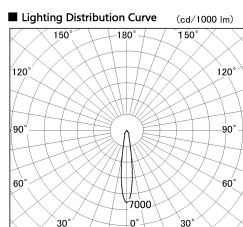

Item no. DD136-1915B9035-R

Series Name: Versa R-G (DD136-R)

Installation	Recessed mount
Type	Versa R-G (DD136-R)
Fixture wattage	18.6W
Beam angle	16 deg
Color Temp.	3500K
CRI	Ra>90
Luminous	1691 lm
Body	Die-cast aluminum alloy
Body finish	N/A
Trim finish	Black
Reflector finish	N/A
IP Rate	IP20
Light source	COB module
Input Voltage	AC220~240V
Dimming Type	Non-Dimmable
Certificate	CE, CCC
Cut Hole	100mm

■ Direct Horizontal Illuminance DD136-1915B9035-R

φ	Illuminance Angle	Beam Angle	Vertical Illuminance (lx)
280	15°	1	43370
		2	10840
520	16°	1	4820
		2	2710
780	15°	1	1730
		2	1200
1050	16°	1	890
		2	680