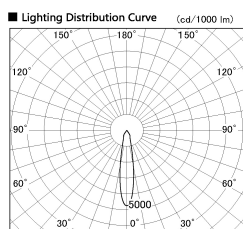

Item no. DD136-1120B9035-R

Series Name: Versa R-G (DD136-R)

Installation	Recessed mount
Type	Versa R-G (DD136-R)
Fixture wattage	10.5W
Beam angle	19 deg
Color Temp.	3500K
CRI	Ra>90
Luminous	1048 lm
Body	Die-cast aluminum alloy
Body finish	N/A
Trim finish	Black
Reflector finish	N/A
IP Rate	IP20
Light source	COB module
Input Voltage	AC220~240V
Dimming Type	Non-Dimmable
Certificate	CE, CCC
Cut Hole	100mm

■ Direct Horizontal Illuminance DD136-1120B9035-R

φ	Illuminance Angle	Beam Angle	Vertical Illuminance (lx)	
330	19°	19°	20030	
1			5010	
			2230	
660			1250	
2			800	
1000			560	
3			410	
1330			310	
m	1	0	1	2