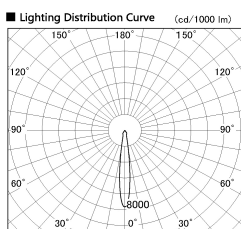

Item no. DD136-0815B9035-R

Series Name: Versa R-G (DD136-R)

Installation	Recessed mount
Type	Versa R-G (DD136-R)
Fixture wattage	7.5W
Beam angle	14 deg
Color Temp.	3500K
CRI	Ra>90
Luminous	730.505 lm
Body	Die-cast aluminum alloy
Body finish	N/A
Trim finish	Black
Reflector finish	N/A
IP Rate	IP20
Light source	COB module
Input Voltage	AC220~240V
Dimming Type	Non-Dimmable
Certificate	CE, CCC
Cut Hole	100mm

■ Direct Horizontal Illuminance DD136-0815B9035-R

φ	Illuminance Angle	Beam Angle	Vertical Illuminance (lx)
220	13°	14°	22680
1			5670
			2520
450	2		1420
			910
680	3		630
			460
910	m	1	350
		0	
		1	
		2	