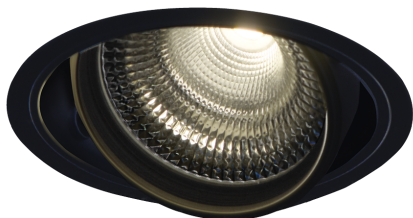

Item no. DD136-3515B9040-R

Series Name: Versa R-G (DD136-R)

Installation	Recessed mount
Type	Versa R-G (DD136-R)
Fixture wattage	36W
Beam angle	12 deg
Color Temp.	4000K
CRI	Ra>90
Luminous	3964 lm
Body	Die-cast aluminum alloy
Body finish	N/A
Trim finish	Black
Reflector finish	N/A
IP Rate	IP20
Light source	COB module
Input Voltage	AC220~240V
Dimming Type	Non-Dimmable
Certificate	CE, CCC
Cut Hole	150mm

■ Direct Horizontal Illuminance DD136-3515B9040-R

φ	Illuminance Angle	Beam Angle	Vertical Illuminance (lx)		
190	11°	12°	149840		
1			37460		
380			16650		
2			9370		
570			5990		
3			4160		
770			3060		
m	1	0	1	2	2340