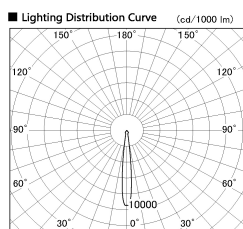

Item no. DD136-3515B9040-R

Series Name: Versa R-G (DD136-R)

Installation	Recessed mount
Type	Versa R-G (DD136-R)
Fixture wattage	36W
Beam angle	12 deg
Color Temp.	4000K
CRI	Ra>90
Luminous	3964 lm
Body	Die-cast aluminum alloy
Body finish	N/A
Trim finish	Black
Reflector finish	N/A
IP Rate	IP20
Light source	COB module
Input Voltage	AC220~240V
Dimming Type	Non-Dimmable
Certificate	CE, CCC
Cut Hole	150mm

■ Direct Horizontal Illuminance DD136-3515B9040-R

φ	Illuminance Angle	Beam Angle	Vertical Illuminance (lx)		
190	11°	12°	149840		
1			37460		
380			16650		
2			9370		
570			5990		
3			4160		
770			3060		
m	1	0	1	2	2340