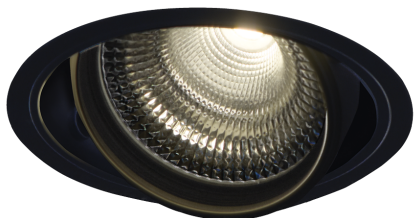

Item no. DD136-3520B9040-R

Series Name: Versa R-G (DD136-R)

Installation	Recessed mount
Type	
Fixture wattage	36W
Beam angle	21 deg
Color Temp.	4000K
CRI	Ra>90
Luminous	4274 lm
Body	Die-cast aluminum alloy
Body finish	N/A
Trim finish	Black
Reflector finish	N/A
IP Rate	IP20
Light source	COB module
Input Voltage	AC220~240V
Dimming Type	Non-Dimmable
Certificate	CE, CCC
Cut Hole	150mm