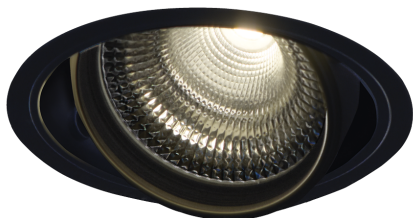

Item no. DD136-3540B9040-R

Series Name: Versa R-G (DD136-R)

Installation	Recessed mount
Type	Versa R-G (DD136-R)
Fixture wattage	36W
Beam angle	43 deg
Color Temp.	4000K
CRI	Ra>90
Luminous	4285 lm
Body	Die-cast aluminum alloy
Body finish	N/A
Trim finish	Black
Reflector finish	N/A
IP Rate	IP20
Light source	COB module
Input Voltage	AC220~240V
Dimming Type	Non-Dimmable
Certificate	CE, CCC
Cut Hole	150mm