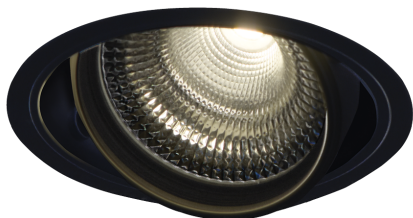

Item no. DD136-2840B9040-R

Series Name: Versa R-G (DD136-R)

Installation	Recessed mount
Type	Versa R-G (DD136-R)
Fixture wattage	28W
Beam angle	43 deg
Color Temp.	4000K
CRI	Ra>90
Luminous	3462 lm
Body	Die-cast aluminum alloy
Body finish	N/A
Trim finish	Black
Reflector finish	N/A
IP Rate	IP20
Light source	COB module
Input Voltage	AC220~240V
Dimming Type	Non-Dimmable
Certificate	CE, CCC
Cut Hole	150mm