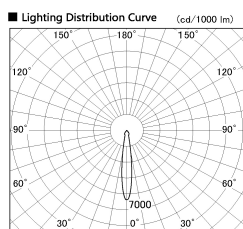

Item no. DD136-2515B9040-R

Series Name: Versa R-G (DD136-R)

Installation	Recessed mount
Type	
Fixture wattage	23W
Beam angle	15 deg
Color Temp.	4000K
CRI	Ra>90
Luminous	2590 lm
Body	Die-cast aluminum alloy
Body finish	N/A
Trim finish	Black
Reflector finish	N/A
IP Rate	IP20
Light source	COB module
Input Voltage	AC220~240V
Dimming Type	Non-Dimmable
Certificate	CE, CCC
Cut Hole	125mm

■ Direct Horizontal Illuminance DD136-2515B9040-R

φ	Illuminance Angle	Beam Angle	Vertical Illuminance (lx)
240	14°	15°	63780
1			15950
			7090
490	2		3990
			2550
730	3		1770
			1300
980	m	1 0 1 2	1000