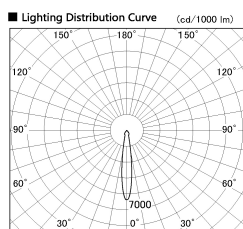

Item no. DD136-2515B9040-R

Series Name: Versa R-G (DD136-R)

| | |
|------------------|-------------------------|
| Installation | Recessed mount |
| Type | Versa R-G (DD136-R) |
| Fixture wattage | 23W |
| Beam angle | 15 deg |
| Color Temp. | 4000K |
| CRI | Ra>90 |
| Luminous | 2590 lm |
| Body | Die-cast aluminum alloy |
| Body finish | N/A |
| Trim finish | Black |
| Reflector finish | N/A |
| IP Rate | IP20 |
| Light source | COB module |
| Input Voltage | AC220~240V |
| Dimming Type | Non-Dimmable |
| Certificate | CE, CCC |
| Cut Hole | 125mm |

■ Direct Horizontal Illuminance DD136-2515B9040-R

| φ | Illuminance Angle | Beam Angle | Vertical Illuminance (lx) |
|-----|-------------------|------------|---------------------------|
| 240 | 14° | 0 | 63780 |
| | | 1 | 15950 |
| 480 | 14° | 0 | 7090 |
| | | 1 | 3990 |
| 730 | 14° | 0 | 2550 |
| | | 1 | 1770 |
| 980 | 14° | 0 | 1300 |
| | | 1 | 1000 |