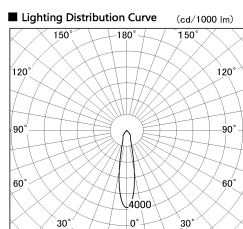

Item no. DD136-2520B9040-R

Series Name: Versa R-G (DD136-R)

Installation	Recessed mount
Type	Versa R-G (DD136-R)
Fixture wattage	23W
Beam angle	21 deg
Color Temp.	4000K
CRI	Ra>90
Luminous	2793 lm
Body	Die-cast aluminum alloy
Body finish	N/A
Trim finish	Black
Reflector finish	N/A
IP Rate	IP20
Light source	COB module
Input Voltage	AC220~240V
Dimming Type	Non-Dimmable
Certificate	CE, CCC
Cut Hole	125mm

Direct Horizontal Illuminance DD136-2520B9040-R

Beam Angle	Vertical Illuminance (lx)
20°	43720
1	10930
20000	4860
10000	2730
5000	1750
2000	1210
1000	890
680	680