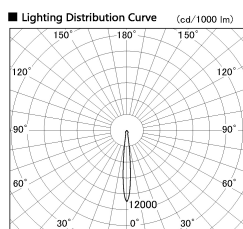

Item no. DD136-2015B9040-R

Series Name: Versa R-G (DD136-R)

Installation	Recessed mount
Type	Versa R-G (DD136-R)
Fixture wattage	20W
Beam angle	11 deg
Color Temp.	4000K
CRI	Ra>90
Luminous	2009 lm
Body	Die-cast aluminum alloy
Body finish	N/A
Trim finish	Black
Reflector finish	N/A
IP Rate	IP20
Light source	COB module
Input Voltage	AC220~240V
Dimming Type	Non-Dimmable
Certificate	CE, CCC
Cut Hole	125mm

■ Direct Horizontal Illuminance DD136-2015B9040-R

φ	Illuminance Angle	Beam Angle	Vertical Illuminance (lx)
170	10°	11°	87050
170			21760
340			9670
340			5440
520			3480
520			2420
690			1780
690			1360