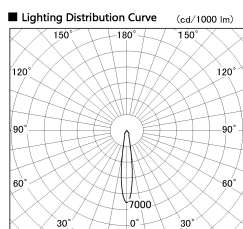

Item no. DD136-1915B9040-R

Series Name: Versa R-G (DD136-R)

Installation	Recessed mount
Type	Versa R-G (DD136-R)
Fixture wattage	18.6W
Beam angle	16 deg
Color Temp.	4000K
CRI	Ra>90
Luminous	1715 lm
Body	Die-cast aluminum alloy
Body finish	N/A
Trim finish	Black
Reflector finish	N/A
IP Rate	IP20
Light source	COB module
Input Voltage	AC220~240V
Dimming Type	Non-Dimmable
Certificate	CE, CCC
Cut Hole	100mm

■ Direct Horizontal Illuminance DD136-1915B9040-R

φ	Illuminance Angle	Beam Angle	Vertical Illuminance (lx)
280	15°	16°	43980
1			11000
520			4890
2			2750
780			1760
3			1220
1050			900
m	1	0	690