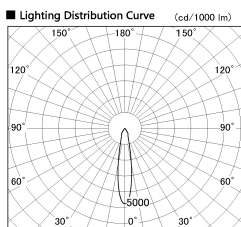

Item no. DD136-1920B9040-R

Series Name: Versa R-G (DD136-R)

Installation	Recessed mount
Type	Versa R-G (DD136-R)
Fixture wattage	18.6W
Beam angle	19 deg
Color Temp.	4000K
CRI	Ra>90
Luminous	1749 lm
Body	Die-cast aluminum alloy
Body finish	N/A
Trim finish	Black
Reflector finish	N/A
IP Rate	IP20
Light source	COB module
Input Voltage	AC220~240V
Dimming Type	Non-Dimmable
Certificate	CE, CCC
Cut Hole	100mm

■ Direct Horizontal Illuminance DD136-1920B9040-R

φ	Illuminance Angle	Beam Angle	Vertical Illuminance (lx)
330	19°	19°	33420
1			8360
660			3710
2			2090
1000			1340
3			930
1330			680
m	1	0	520