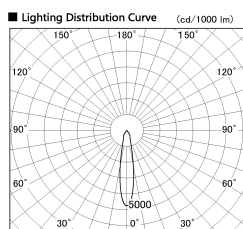

Item no. DD136-1120B9040-R

Series Name: Versa R-G (DD136-R)

Installation	Recessed mount
Type	Versa R-G (DD136-R)
Fixture wattage	10.5W
Beam angle	19 deg
Color Temp.	4000K
CRI	Ra>90
Luminous	1063 lm
Body	Die-cast aluminum alloy
Body finish	N/A
Trim finish	Black
Reflector finish	N/A
IP Rate	IP20
Light source	COB module
Input Voltage	AC220~240V
Dimming Type	Non-Dimmable
Certificate	CE, CCC
Cut Hole	100mm

■ Direct Horizontal Illuminance DD136-1120B9040-R

φ	Illuminance Angle	Beam Angle	Vertical Illuminance (lx)	
330	19°	19°	20310	
1			5080	
			2260	
660			1270	
2			810	
1000			560	
3			410	
1330			320	
m	1	0	1	2