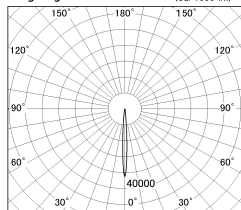

Installation	Recessed mount	
Type	CAMOS	Hospitality
	Antiglare downlight (DD130)	
Fixture wattage	3.5W	
Beam angle	7 deg	
Color Temp.	2700K	
CRI	Ra>90	
Luminous	133 lm	
Body	Die-cast aluminum alloy	
Body finish	N/A	
Trim finish	White	
Reflector finish	Black	
IP Rate	IP20	
Light source	SMD module	
Input Voltage	AC220~240V	
Dimming Type	1-10v Dimmable	
Certificate	CE, CCC	
Cut Hole	60mm	

■ Lighting Distribution Curve (cd./1000 lm)