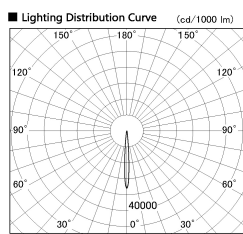

Item no. DD130-0504CW9027-DM1

Series Name: CAMOS Hospitality
Antiglare downlight (DD130)

| | |
|------------------|--|
| Installation | Recessed mount |
| Type | CAMOS Hospitality Antiglare downlight (DD130) |
| Fixture wattage | 3.5W |
| Beam angle | 7 deg |
| Color Temp. | 2700K |
| CRI | Ra>90 |
| Luminous | 146 lm |
| Body | Die-cast aluminum alloy |
| Body finish | N/A |
| Trim finish | White |
| Reflector finish | Black Chrome |
| IP Rate | IP20 |
| Light source | SMD module |
| Input Voltage | AC220~240V |
| Dimming Type | 1-10v Dimmable |
| Certificate | CE, CCC |
| Cut Hole | 60mm |