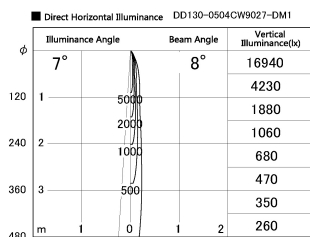

Item no. DD130-0504CW9027-DM1

Series Name: CAMOS Hospitality
Antiglare downlight (DD130)

| | |
|------------------|--|
| Installation | Recessed mount |
| Type | CAMOS Hospitality Antiglare downlight (DD130) |
| Fixture wattage | 3.5W |
| Beam angle | 7 deg |
| Color Temp. | 2700K |
| CRI | Ra>90 |
| Luminous | 146 lm |
| Body | Die-cast aluminum alloy |
| Body finish | N/A |
| Trim finish | White |
| Reflector finish | Black Chrome |
| IP Rate | IP20 |
| Light source | SMD module |
| Input Voltage | AC220~240V |
| Dimming Type | 1-10v Dimmable |
| Certificate | CE, CCC |
| Cut Hole | 60mm |