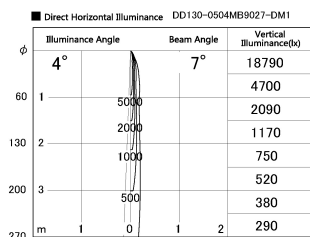

Item no. DD130-0504MB9027-DM1

Series Name: CAMOS Hospitality
Antiglare downlight (DD130)

Installation	Recessed mount
Type	CAMOS Hospitality Antiglare downlight (DD130)
Fixture wattage	3.5W
Beam angle	7 deg
Color Temp.	2700K
CRI	Ra>90
Luminous	131 lm
Body	Die-cast aluminum alloy
Body finish	N/A
Trim finish	Black
Reflector finish	Mirror
IP Rate	IP20
Light source	SMD module
Input Voltage	AC220~240V
Dimming Type	1-10v Dimmable
Certificate	CE, CCC
Cut Hole	60mm