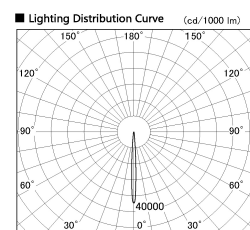

Item no. DD130-0504MB9027-DM1

Series Name: CAMOS Hospitality
Antiglare downlight (DD130)

Installation	Recessed mount
Type	CAMOS Hospitality Antiglare downlight (DD130)
Fixture wattage	3.5W
Beam angle	7 deg
Color Temp.	2700K
CRI	Ra>90
Luminous	131 lm
Body	Die-cast aluminum alloy
Body finish	N/A
Trim finish	Black
Reflector finish	Mirror
IP Rate	IP20
Light source	SMD module
Input Voltage	AC220~240V
Dimming Type	1-10v Dimmable
Certificate	CE, CCC
Cut Hole	60mm