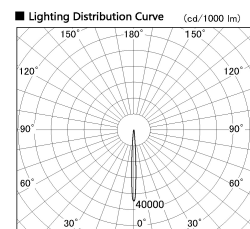

Item no. DD130-0504MW9027-DM1

Series Name: CAMOS Hospitality
Antiglare downlight (DD130)

Installation	Recessed mount
Type	CAMOS Hospitality Antiglare downlight (DD130)
Fixture wattage	3.5W
Beam angle	7 deg
Color Temp.	2700K
CRI	Ra>90
Luminous	131 lm
Body	Die-cast aluminum alloy
Body finish	N/A
Trim finish	White
Reflector finish	Mirror
IP Rate	IP20
Light source	SMD module
Input Voltage	AC220~240V
Dimming Type	1-10v Dimmable
Certificate	CE, CCC
Cut Hole	60mm