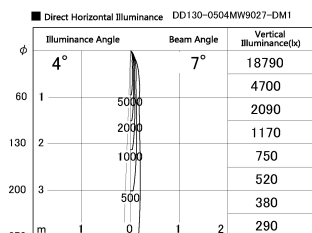

Item no. DD130-0504MW9027-DM1

Series Name: CAMOS Hospitality
Antiglare downlight (DD130)

Installation	Recessed mount
Type	CAMOS Hospitality Antiglare downlight (DD130)
Fixture wattage	3.5W
Beam angle	7 deg
Color Temp.	2700K
CRI	Ra>90
Luminous	131 lm
Body	Die-cast aluminum alloy
Body finish	N/A
Trim finish	White
Reflector finish	Mirror
IP Rate	IP20
Light source	SMD module
Input Voltage	AC220~240V
Dimming Type	1-10v Dimmable
Certificate	CE, CCC
Cut Hole	60mm