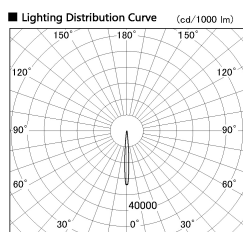

Item no. DD130-0504WW9027-DM1

Series Name: CAMOS Hospitality
Antiglare downlight (DD130)

Installation	Recessed mount
Type	CAMOS Hospitality Antiglare downlight (DD130)
Fixture wattage	3.5W
Beam angle	7 deg
Color Temp.	2700K
CRI	Ra>90
Luminous	137 lm
Body	Die-cast aluminum alloy
Body finish	N/A
Trim finish	White
Reflector finish	White
IP Rate	IP20
Light source	SMD module
Input Voltage	AC220~240V
Dimming Type	1-10v Dimmable
Certificate	CE, CCC
Cut Hole	60mm