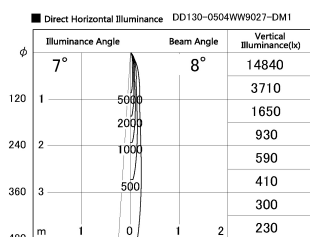

Item no. DD130-0504WW9027-DM1

Series Name: CAMOS Hospitality
Antiglare downlight (DD130)

Installation	Recessed mount
Type	CAMOS Hospitality Antiglare downlight (DD130)
Fixture wattage	3.5W
Beam angle	7 deg
Color Temp.	2700K
CRI	Ra>90
Luminous	137 lm
Body	Die-cast aluminum alloy
Body finish	N/A
Trim finish	White
Reflector finish	White
IP Rate	IP20
Light source	SMD module
Input Voltage	AC220~240V
Dimming Type	1-10v Dimmable
Certificate	CE, CCC
Cut Hole	60mm