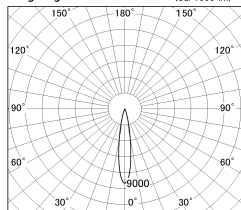

Installation	Recessed mount
Type	CAMOS Hospitality Antiglare downlight (DD130)
Fixture wattage	7.2W
Beam angle	17 deg
Color Temp.	2700K
CRI	Ra>90
Luminous	409 lm
Body	Die-cast aluminum alloy
Body finish	N/A
Trim finish	White
Reflector finish	Black
IP Rate	IP20
Light source	COB module
Input Voltage	AC220~240V
Dimming Type	1-10v Dimmable
Certificate	CE, CCC
Cut Hole	60mm

■ Lighting Distribution Curve (cd/1000 lm)