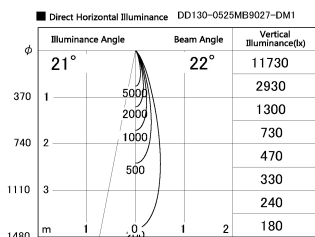

Item no. DD130-0525MB9027-DM1

Series Name: CAMOS Hospitality
Antiglare downlight (DD130)

Installation	Recessed mount
Type	CAMOS Hospitality Antiglare downlight (DD130)
Fixture wattage	7.2W
Beam angle	22 deg
Color Temp.	2700K
CRI	Ra>90
Luminous	464 lm
Body	Die-cast aluminum alloy
Body finish	N/A
Trim finish	Black
Reflector finish	Mirror
IP Rate	IP20
Light source	COB module
Input Voltage	AC220~240V
Dimming Type	1-10v Dimmable
Certificate	CE, CCC
Cut Hole	60mm