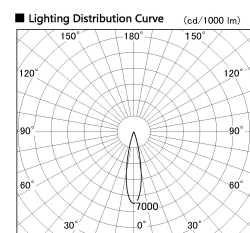

Item no. DD130-0525MB9027-DM1

Series Name: CAMOS Hospitality
Antiglare downlight (DD130)

Installation	Recessed mount
Type	CAMOS Hospitality Antiglare downlight (DD130)
Fixture wattage	7.2W
Beam angle	22 deg
Color Temp.	2700K
CRI	Ra>90
Luminous	464 lm
Body	Die-cast aluminum alloy
Body finish	N/A
Trim finish	Black
Reflector finish	Mirror
IP Rate	IP20
Light source	COB module
Input Voltage	AC220~240V
Dimming Type	1-10v Dimmable
Certificate	CE, CCC
Cut Hole	60mm