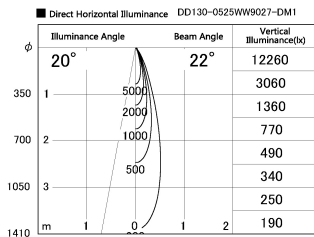

Item no. DD130-0525WW9027-DM1

Series Name: CAMOS Hospitality
Antiglare downlight (DD130)

| | |
|------------------|--|
| Installation | Recessed mount |
| Type | CAMOS Hospitality Antiglare downlight (DD130) |
| Fixture wattage | 7.2W |
| Beam angle | 22 deg |
| Color Temp. | 2700K |
| CRI | Ra>90 |
| Luminous | 474 lm |
| Body | Die-cast aluminum alloy |
| Body finish | N/A |
| Trim finish | White |
| Reflector finish | White |
| IP Rate | IP20 |
| Light source | COB module |
| Input Voltage | AC220~240V |
| Dimming Type | 1-10v Dimmable |
| Certificate | CE, CCC |
| Cut Hole | 60mm |