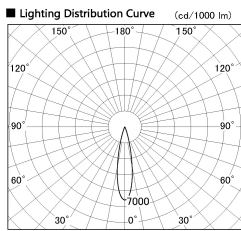

Item no. DD130-0525WW9027-DM1

Series Name: CAMOS Hospitality
Antiglare downlight (DD130)

| | |
|------------------|--|
| Installation | Recessed mount |
| Type | CAMOS Hospitality Antiglare downlight (DD130) |
| Fixture wattage | 7.2W |
| Beam angle | 22 deg |
| Color Temp. | 2700K |
| CRI | Ra>90 |
| Luminous | 474 lm |
| Body | Die-cast aluminum alloy |
| Body finish | N/A |
| Trim finish | White |
| Reflector finish | White |
| IP Rate | IP20 |
| Light source | COB module |
| Input Voltage | AC220~240V |
| Dimming Type | 1-10v Dimmable |
| Certificate | CE, CCC |
| Cut Hole | 60mm |