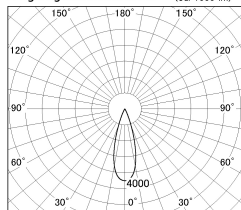

Installation	Recessed mount
Type	CAMOS Hospitality Antiglare downlight (DD130)
Fixture wattage	7.2W
Beam angle	31 deg
Color Temp.	2700K
CRI	Ra>90
Luminous	479 lm
Body	Die-cast aluminum alloy
Body finish	N/A
Trim finish	White
Reflector finish	Black
IP Rate	IP20
Light source	COB module
Input Voltage	AC220~240V
Dimming Type	1-10v Dimmable
Certificate	CE, CCC
Cut Hole	60mm

■ Lighting Distribution Curve (cd/1000 lm)