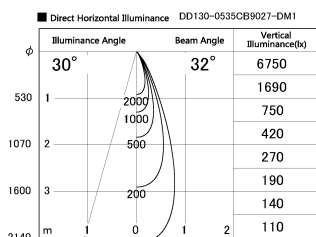

Item no. DD130-0535CB9027-DM1

Series Name: CAMOS Hospitality
Antiglare downlight (DD130)

Installation	Recessed mount
Type	CAMOS Hospitality Antiglare downlight (DD130)
Fixture wattage	7.2W
Beam angle	31 deg
Color Temp.	2700K
CRI	Ra>90
Luminous	486 lm
Body	Die-cast aluminum alloy
Body finish	N/A
Trim finish	Black
Reflector finish	Black Chrome
IP Rate	IP20
Light source	COB module
Input Voltage	AC220~240V
Dimming Type	1-10v Dimmable
Certificate	CE, CCC
Cut Hole	60mm