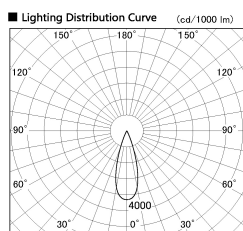

Item no. DD130-0535CB9027-DM1

Series Name: CAMOS Hospitality
Antiglare downlight (DD130)

Installation	Recessed mount
Type	CAMOS Hospitality Antiglare downlight (DD130)
Fixture wattage	7.2W
Beam angle	31 deg
Color Temp.	2700K
CRI	Ra>90
Luminous	486 lm
Body	Die-cast aluminum alloy
Body finish	N/A
Trim finish	Black
Reflector finish	Black Chrome
IP Rate	IP20
Light source	COB module
Input Voltage	AC220~240V
Dimming Type	1-10v Dimmable
Certificate	CE, CCC
Cut Hole	60mm