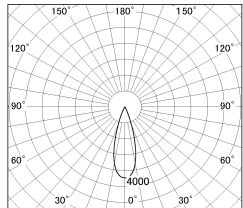

Installation	Recessed mount
Type	CAMOS Hospitality Antiglare downlight (DD130)
Fixture wattage	7.2W
Beam angle	31 deg
Color Temp.	2700K
CRI	Ra>90
Luminous	483 lm
Body	Die-cast aluminum alloy
Body finish	N/A
Trim finish	Black
Reflector finish	Mirror
IP Rate	IP20
Light source	COB module
Input Voltage	AC220~240V
Dimming Type	1-10v Dimmable
Certificate	CE, CCC
Cut Hole	60mm

■ Lighting Distribution Curve (cd/1000 lm)