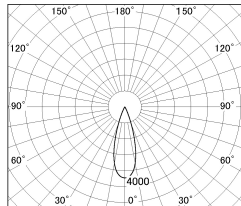

Installation	Recessed mount
Type	CAMOS Hospitality Antiglare downlight (DD130)
Fixture wattage	7.2W
Beam angle	31 deg
Color Temp.	2700K
CRI	Ra>90
Luminous	483 lm
Body	Die-cast aluminum alloy
Body finish	N/A
Trim finish	White
Reflector finish	Mirror
IP Rate	IP20
Light source	COB module
Input Voltage	AC220~240V
Dimming Type	1-10v Dimmable
Certificate	CE, CCC
Cut Hole	60mm

■ Lighting Distribution Curve (cd./1000 lm)