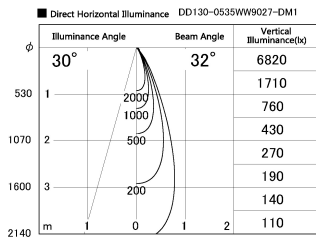

Item no. DD130-0535WW9027-DM1

Series Name: CAMOS Hospitality
Antiglare downlight (DD130)

Installation	Recessed mount
Type	CAMOS Hospitality Antiglare downlight (DD130)
Fixture wattage	7.2W
Beam angle	31 deg
Color Temp.	2700K
CRI	Ra>90
Luminous	492 lm
Body	Die-cast aluminum alloy
Body finish	N/A
Trim finish	White
Reflector finish	White
IP Rate	IP20
Light source	COB module
Input Voltage	AC220~240V
Dimming Type	1-10v Dimmable
Certificate	CE, CCC
Cut Hole	60mm