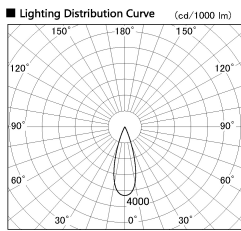

Item no. DD130-0535WW9027-DM1

Series Name: CAMOS Hospitality
Antiglare downlight (DD130)

Installation	Recessed mount
Type	CAMOS Hospitality Antiglare downlight (DD130)
Fixture wattage	7.2W
Beam angle	31 deg
Color Temp.	2700K
CRI	Ra>90
Luminous	492 lm
Body	Die-cast aluminum alloy
Body finish	N/A
Trim finish	White
Reflector finish	White
IP Rate	IP20
Light source	COB module
Input Voltage	AC220~240V
Dimming Type	1-10v Dimmable
Certificate	CE, CCC
Cut Hole	60mm