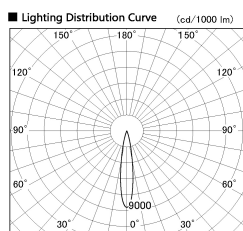

Item no. DD130-1215CB9027-DM1

Series Name: CAMOS Hospitality
Antiglare downlight (DD130)

■ Direct Horizontal Illuminance DD130-1215CB9027-DM1

φ	Illuminance Angle	Beam Angle	Vertical Illuminance (lx)
1	17°	17°	21070
290			5270
590			2340
890			1320
1190			840
			590
			430
m	1	0	330

Installation	Recessed mount
Type	CAMOS Hospitality Antiglare downlight (DD130)
Fixture wattage	12.1W
Beam angle	17 deg
Color Temp.	2700K
CRI	Ra>90
Luminous	607 lm
Body	Die-cast aluminum alloy
Body finish	N/A
Trim finish	Black
Reflector finish	Black Chrome
IP Rate	IP20
Light source	COB module
Input Voltage	AC220~240V
Dimming Type	1-10v Dimmable
Certificate	CE, CCC
Cut Hole	60mm