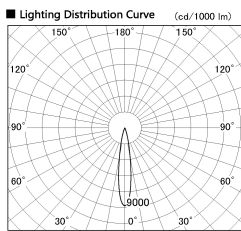

Item no. DD130-1215MB9027-DM1

Series Name: CAMOS Hospitality
Antiglare downlight (DD130)

Installation	Recessed mount
Type	CAMOS Hospitality Antiglare downlight (DD130)
Fixture wattage	12.1W
Beam angle	17 deg
Color Temp.	2700K
CRI	Ra>90
Luminous	613 lm
Body	Die-cast aluminum alloy
Body finish	N/A
Trim finish	Black
Reflector finish	Mirror
IP Rate	IP20
Light source	COB module
Input Voltage	AC220~240V
Dimming Type	1-10v Dimmable
Certificate	CE, CCC
Cut Hole	60mm