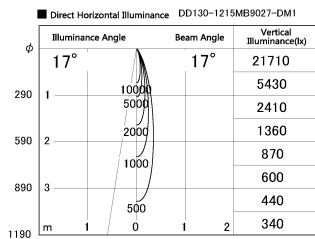

Item no. DD130-1215MB9027-DM1

Series Name: CAMOS Hospitality
Antiglare downlight (DD130)

Installation	Recessed mount
Type	CAMOS Hospitality Antiglare downlight (DD130)
Fixture wattage	12.1W
Beam angle	17 deg
Color Temp.	2700K
CRI	Ra>90
Luminous	613 lm
Body	Die-cast aluminum alloy
Body finish	N/A
Trim finish	Black
Reflector finish	Mirror
IP Rate	IP20
Light source	COB module
Input Voltage	AC220~240V
Dimming Type	1-10v Dimmable
Certificate	CE, CCC
Cut Hole	60mm