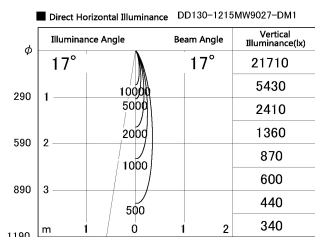

Item no. DD130-1215MW9027-DM1

Series Name: CAMOS Hospitality
Antiglare downlight (DD130)

Installation	Recessed mount
Type	CAMOS Hospitality Antiglare downlight (DD130)
Fixture wattage	12.1W
Beam angle	17 deg
Color Temp.	2700K
CRI	Ra>90
Luminous	613 lm
Body	Die-cast aluminum alloy
Body finish	N/A
Trim finish	White
Reflector finish	Mirror
IP Rate	IP20
Light source	COB module
Input Voltage	AC220~240V
Dimming Type	1-10v Dimmable
Certificate	CE, CCC
Cut Hole	60mm