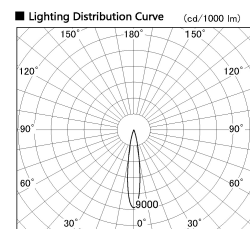

Item no. DD130-1215MW9027-DM1

Series Name: CAMOS Hospitality
Antiglare downlight (DD130)

Installation	Recessed mount
Type	CAMOS Hospitality Antiglare downlight (DD130)
Fixture wattage	12.1W
Beam angle	17 deg
Color Temp.	2700K
CRI	Ra>90
Luminous	613 lm
Body	Die-cast aluminum alloy
Body finish	N/A
Trim finish	White
Reflector finish	Mirror
IP Rate	IP20
Light source	COB module
Input Voltage	AC220~240V
Dimming Type	1-10v Dimmable
Certificate	CE, CCC
Cut Hole	60mm