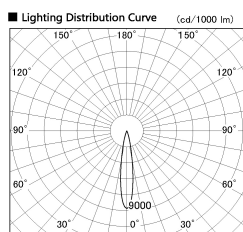

Item no. DD130-1215WW9027-DM1

Series Name: CAMOS Hospitality  
Antiglare downlight (DD130)

■ Direct Horizontal Illuminance DD130-1215WW9027-DM1

Illuminance Angle	Beam Angle	Vertical Illuminance(lx)
17°	17°	22040
1		5510
290		2450
2		1380
590		880
3		610
890		450
1190		340

Installation	Recessed mount
Type	CAMOS Hospitality Antiglare downlight (DD130)
Fixture wattage	12.1W
Beam angle	17 deg
Color Temp.	2700K
CRI	Ra>90
Luminous	626 lm
Body	Die-cast aluminum alloy
Body finish	N/A
Trim finish	White
Reflector finish	White
IP Rate	IP20
Light source	COB module
Input Voltage	AC220~240V
Dimming Type	1-10v Dimmable
Certificate	CE, CCC
Cut Hole	60mm