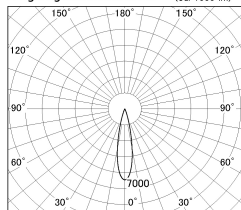

Installation	Recessed mount
Type	CAMOS Hospitality Antiglare downlight (DD130)
Fixture wattage	12.1W
Beam angle	22 deg
Color Temp.	2700K
CRI	Ra>90
Luminous	677 lm
Body	Die-cast aluminum alloy
Body finish	N/A
Trim finish	White
Reflector finish	Black
IP Rate	IP20
Light source	COB module
Input Voltage	AC220~240V
Dimming Type	1-10v Dimmable
Certificate	CE, CCC
Cut Hole	60mm

■ Lighting Distribution Curve (cd/1000 lm)